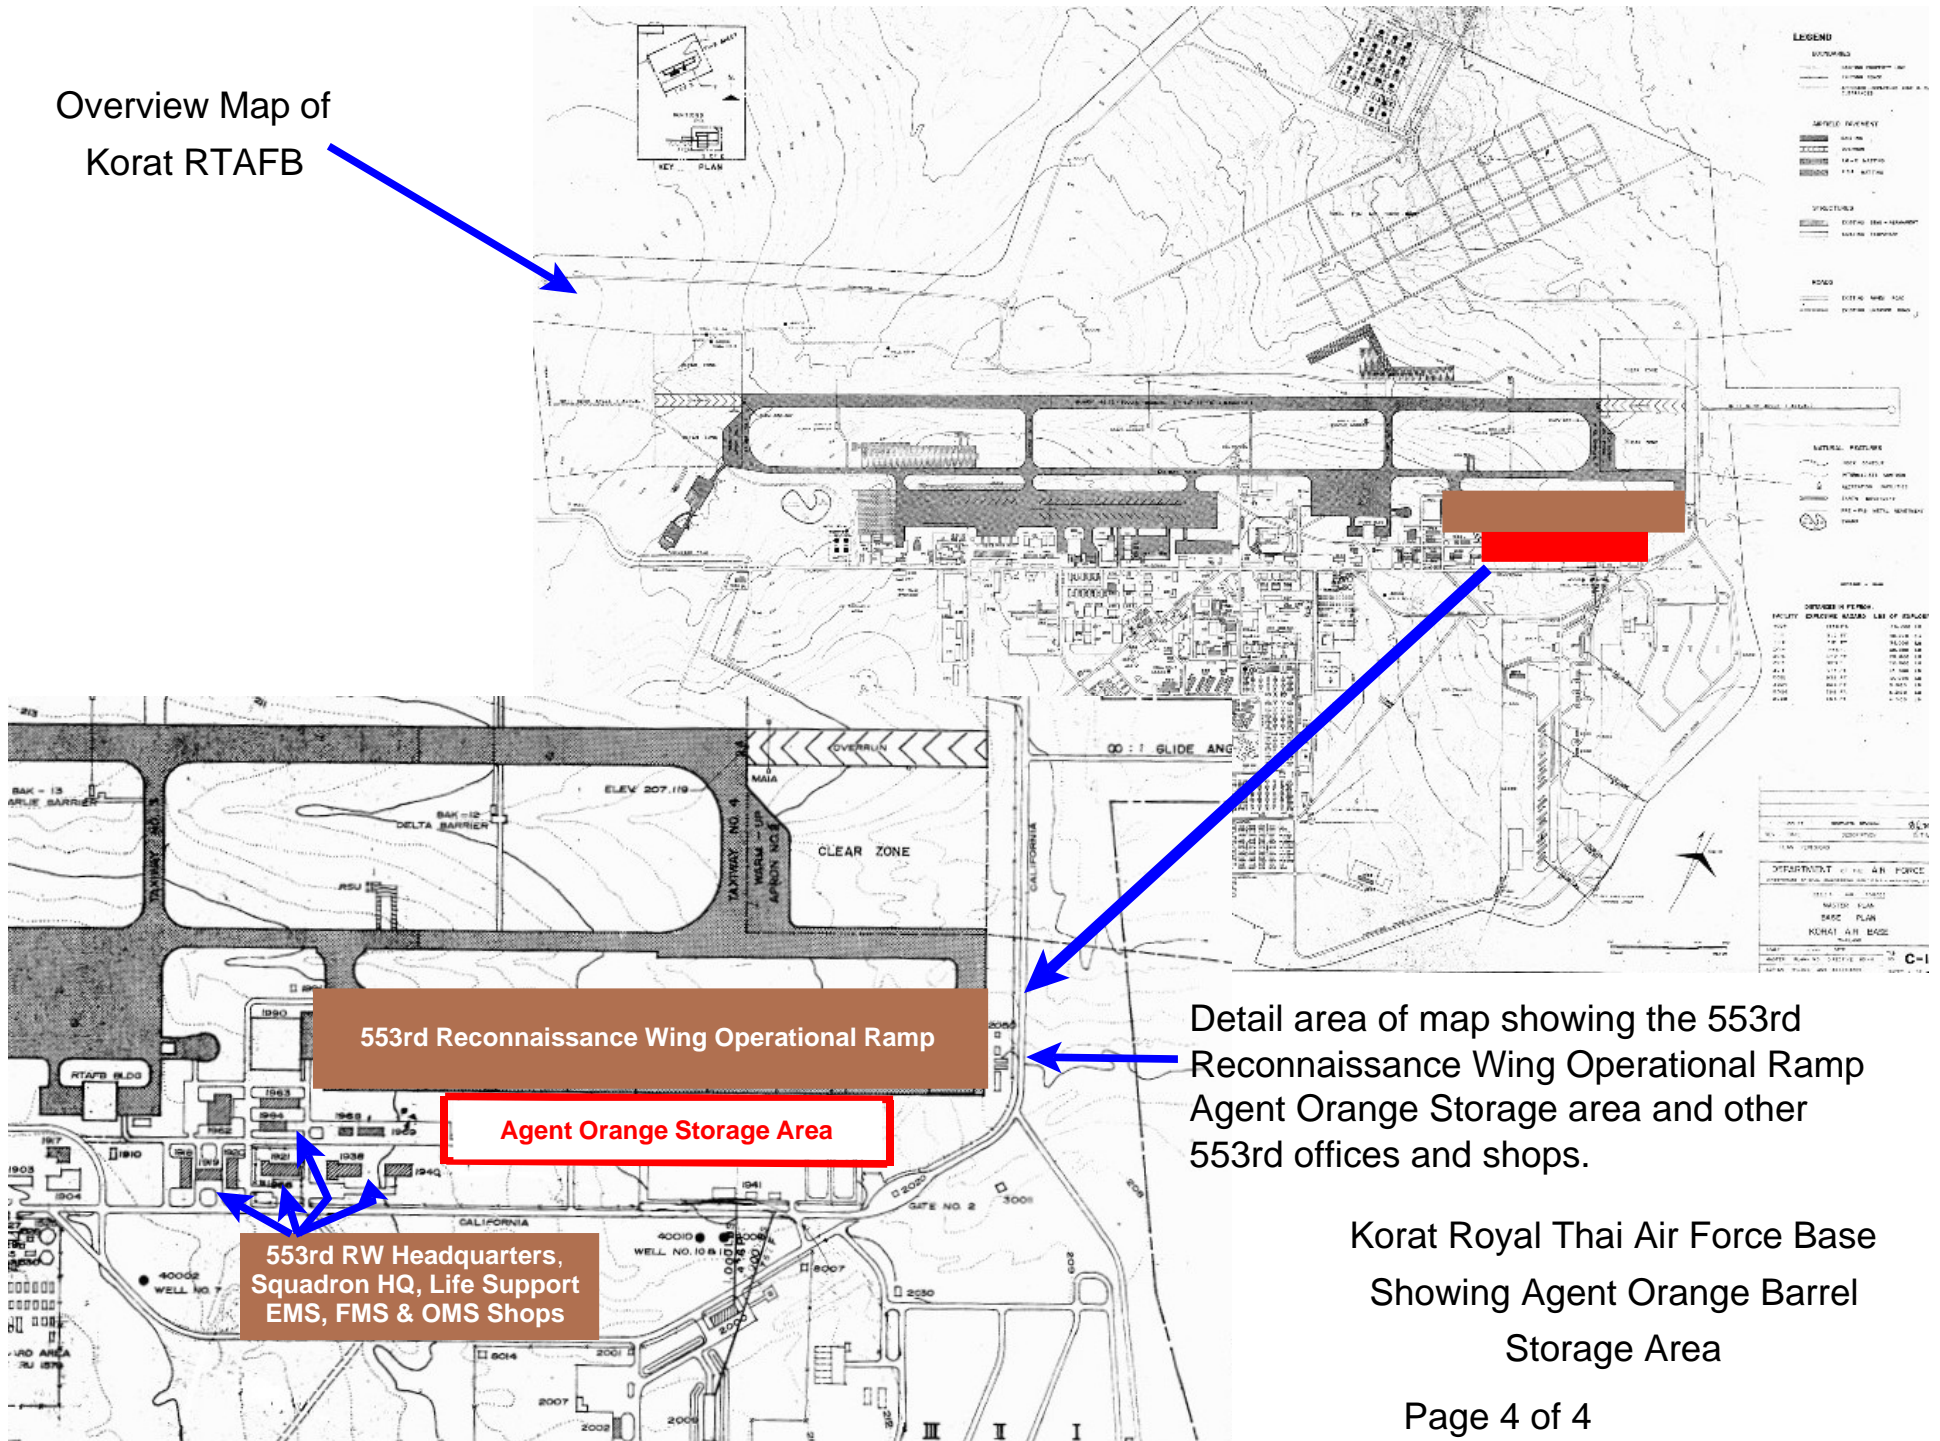

Overview Map of
Korat RTAFB

553rd Reconnaissance Wing Operational Ramp

Agent Orange Storage Area

553rd RW Headquarters,
Squadron HQ, Life Support
EMS, FMS & OMS Shops

Detail area of map showing the 553rd
Reconnaissance Wing Operational Ramp
Agent Orange Storage area and other
553rd offices and shops.

Korat Royal Thai Air Force Base
Showing Agent Orange Barrel
Storage Area